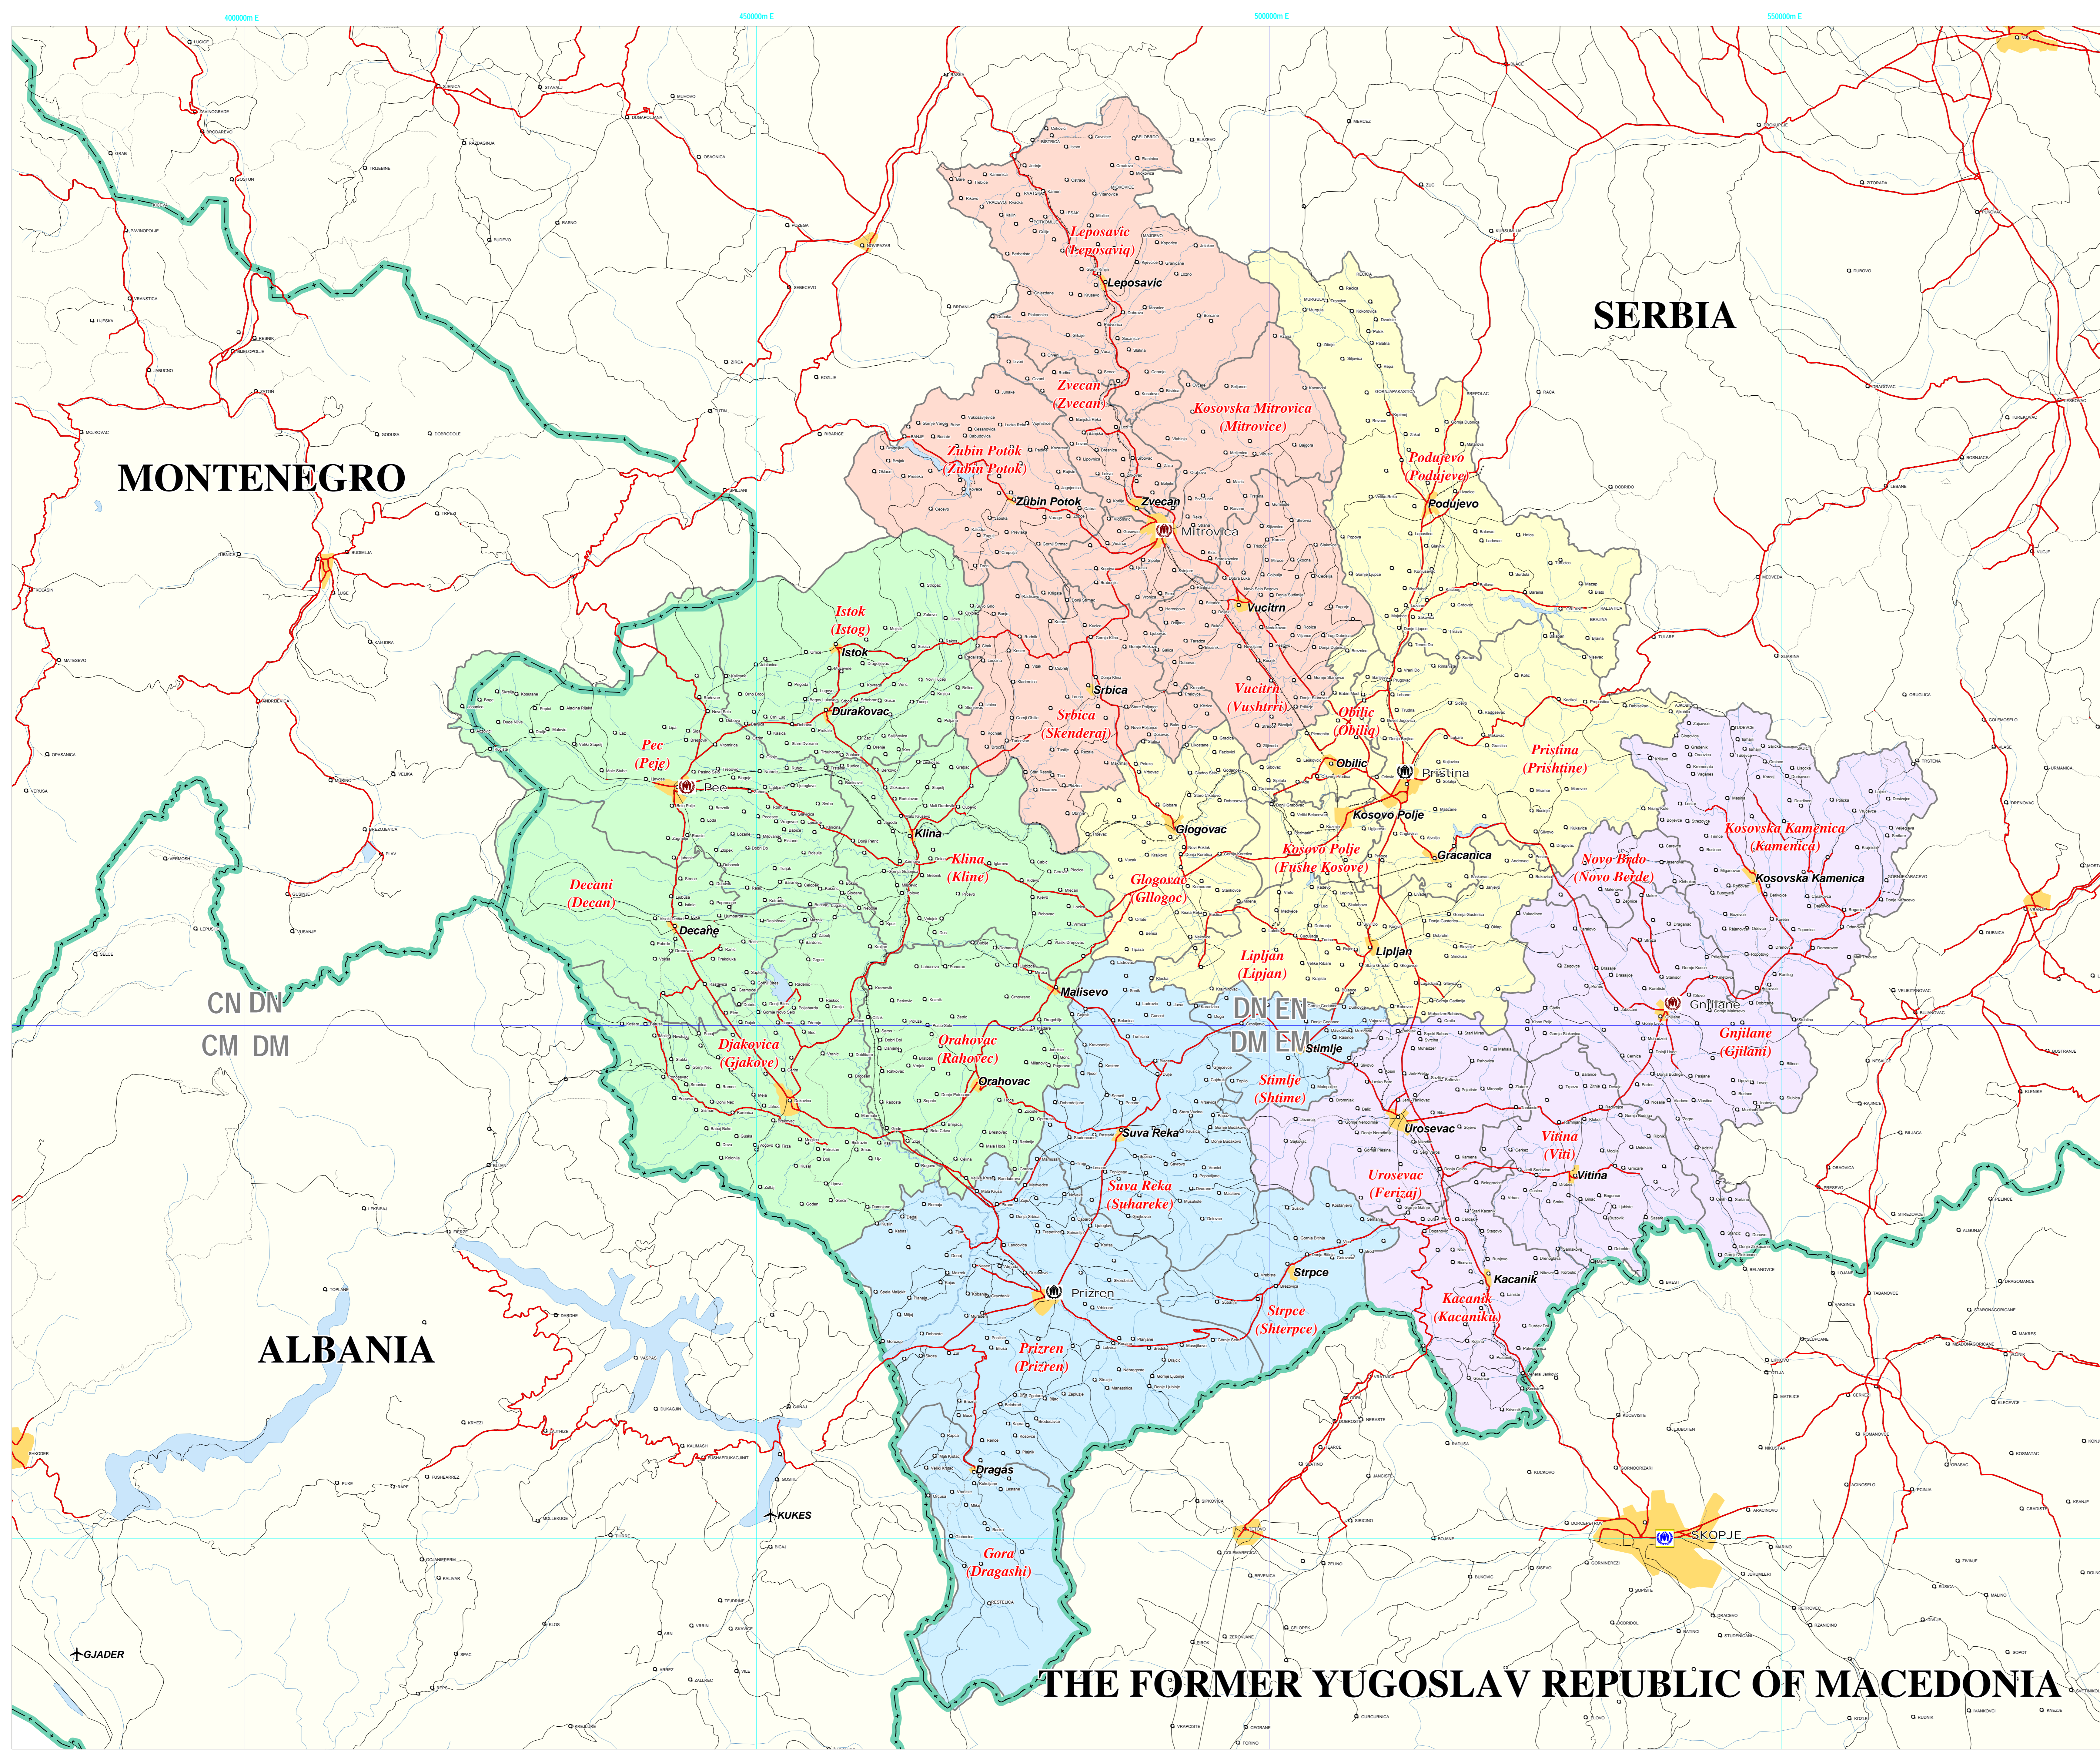

KOSOVO REGION

As of November 2007

1. **LEGEND**
2. Capital
   - UNHCR representation
   - UNHCR Sub office
   - UNHCR Field office
   - Airport / Airfield
   - Town or village
   - Town of interest
   - Main road
   - Other road
   - Rail road
   - International boundary
   - Republic boundary
   - Province boundary
   - Name 1 Serbian name
   - (Name 2) Albanian name

1. **Area of responsibility**
2. Djakovica
   - Gnjilane
   - Mitrovica
   - Pec
   - Pristina
   - Prizren
   - Urosevac

Printed: 19 November 2007

THE FORMER YUGOSLAV REPUBLIC OF MACEDONIA